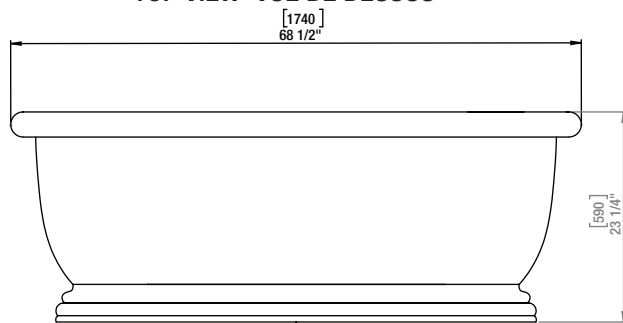

FRONT VIEW VUE DE FACE

SIDE VIEW VUE DE CÔTÉ

* Dimensions may vary +/- 1/4" (6mm) / Les dimensions peuvent varier de +/- 1/4" (6mm)

gallons to overflow /	61 gal.
packaging dimension /	69 x 30 x 30 in
approximated weight /	88 lbs
weight with water /	597.35 lbs
bathing well at sump /	44 x 17 in
bathing well at rim /	64 x 26 in