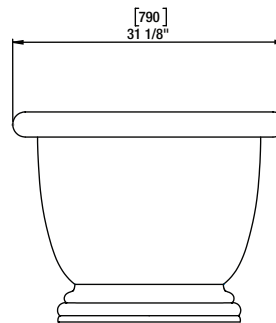

A&E Bath and Shower

6400A St. Jacques West

Montreal, QC, Canada

H4B 1T6

www.aebath.com

Model Modèle: BT-0643-NF

Freestanding bathtub *Baignoire autoportante*

TOP VIEW VUE DE DESSUS

FRONT VIEW VUE DE FACE

SIDE VIEW VUE DE CÔTÉ

* Dimensions may vary +/- 1/4" (6mm) / Les dimensions peuvent varier de +/- 1/4" (6mm)

gallons to overflow /	61 gal.
packaging dimension /	69 x 30 x 30 in
approximated weight /	88 lbs
weight with water /	597.35 lbs
bathing well at sump /	44 x 17 in
bathing well at rim /	64 x 26 in