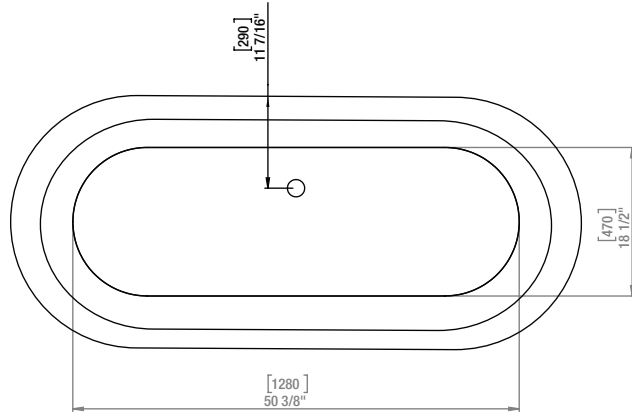

A&E Bath and Shower

6400A St. Jacques West

Montreal, QC, Canada

H4B 1T6

www.aebath.com

Model Modèle: BT-0643-NF

Freestanding bathtub *Baignoire autoportante*

TOP VIEW VUE DE DESSUS

FRONT VIEW VUE DE FACE

SIDE VIEW VUE DE CÔTÉ

* Dimensions may vary +/- 1/4" (6mm) / Les dimensions peuvent varier de +/- 1/4" (6mm)

gallons to overflow /	61 gal.
packaging dimension /	69 x 30 x 30 in
approximated weight /	88 lbs
weight with water /	597.35 lbs
bathing well at sump /	44 x 17 in
bathing well at rim /	64 x 26 in